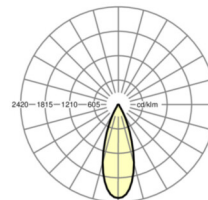

Placement	LED, Colour rendering/Light colour CRI ≥ 90 / 4000K
Colour tolerance (MacAdam)	3SDCM
Nominal luminous flux	6756lm
LED service life	50000h L80/B10 (Tq 25°C)
Luminaire luminous efficiency	98lm/W
UGR lat./long.	24.9 / 24.9

MECHANICS

Housing colour	traffic white RAL 9016
Dimensions (LxWxH/DxH)	765mm x 55mm x 201mm
Weight (net)	2.5kg
Swivel and turn area (x/y/z)	+ 90° / 0° / 335°
Type of installation	Mounting rail system installation, Light structure

Dimensions

L	765 mm	Length
B	55 mm	Width
H	201 mm	Height

DEEP-LINK

<https://www.regiolux.de/en/article/19105504040>

Reference	LED 6800lm 940
ηLB	100 %
Φ ↓/↑	100 % / 0 %
UGR lat./long.	24.9 / 24.9